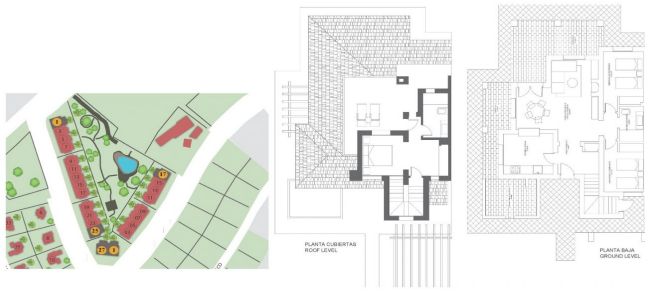

Villa for sale in Fuente Álamo de Murcia, Fuente Álamo de Murcia

252,000 €

Reference: N6872 Bedrooms: 3 Bathrooms: 2 Plot Size: 356m² Build Size: 217m² Terrace: 55m²