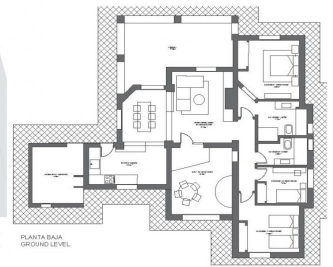

Villa for sale in Fuente Álamo de Murcia, Fuente Álamo de Murcia

299,000 €

Reference: N6878 Bedrooms: 3 Bathrooms: 2 Plot Size: 850m² Build Size: 178m² Terrace: 30m²